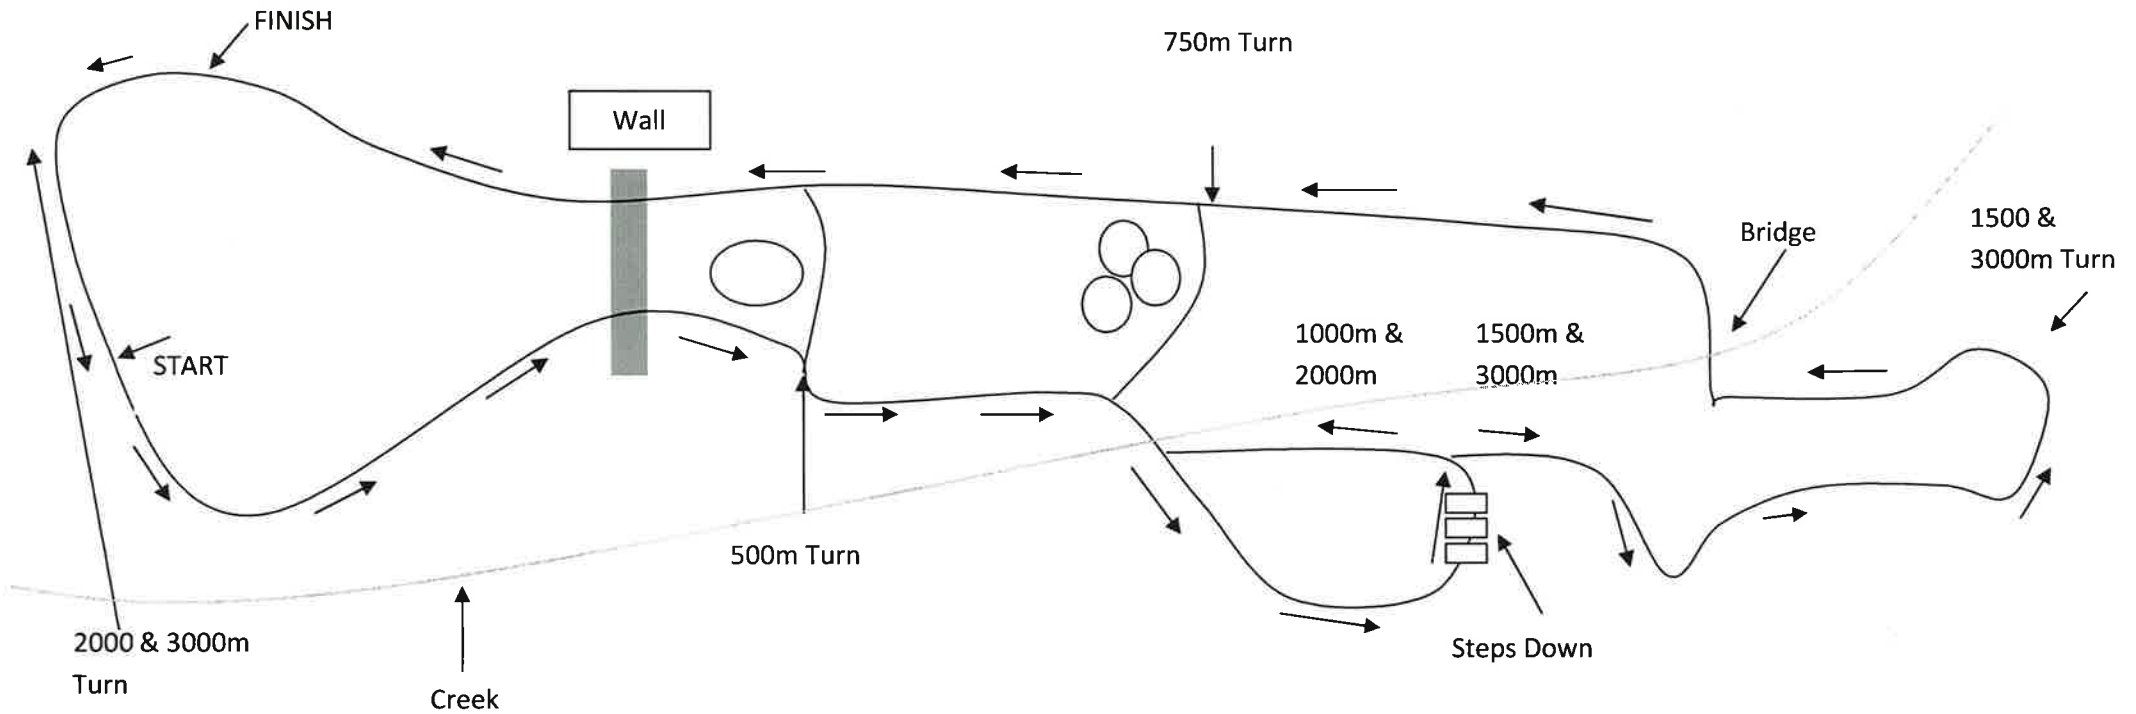

2012 Cross Country Championship – Track Map

Dead Man's Pass Reserve - Gawler